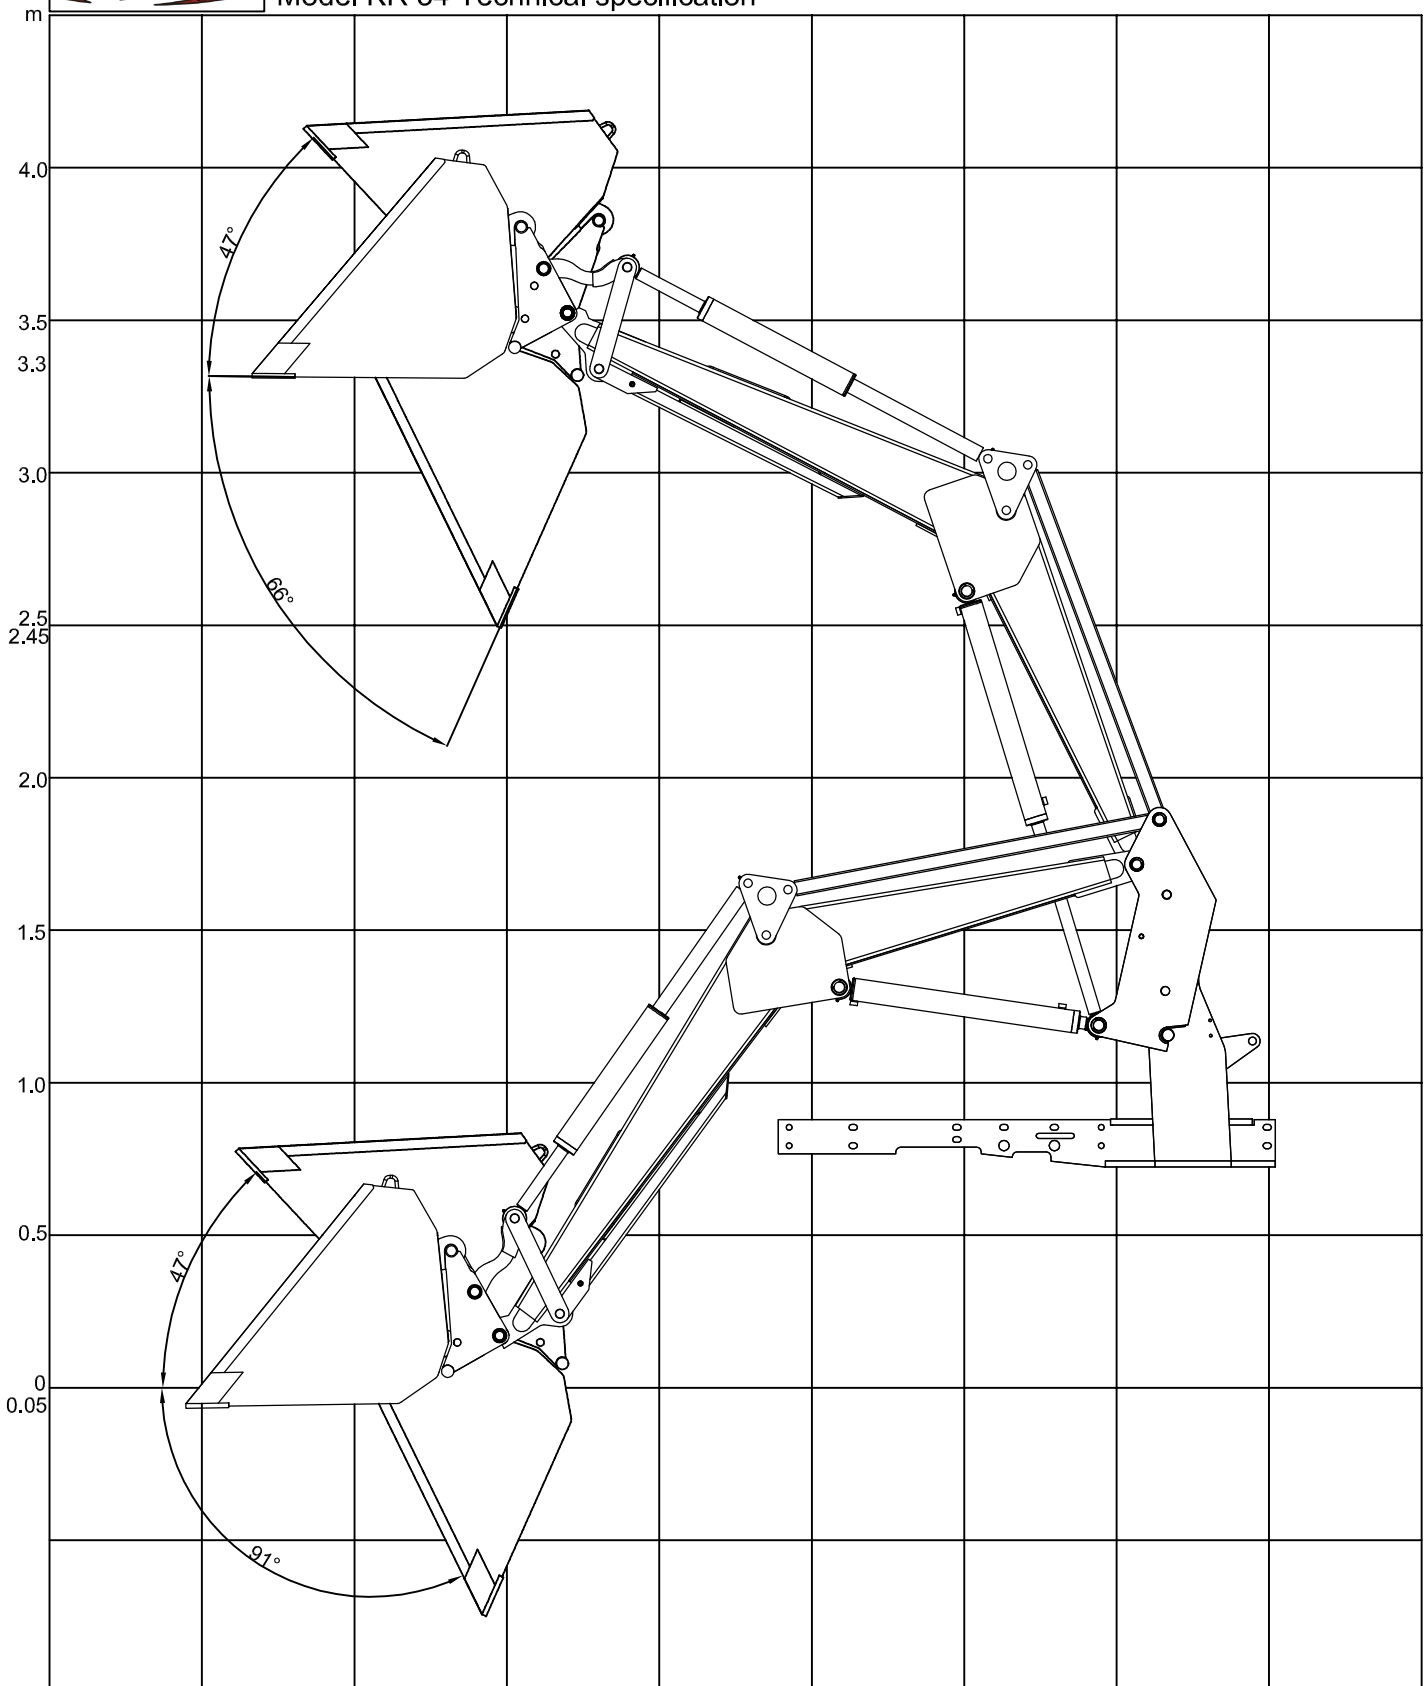

Model KR 34 Technical specification

Loader model	KR 34	Overloading height	Digging depth	Tip in angle	Tip out angle	Max tip in angle	Crowd angle at lowered lift arm
TRACTOR	MTZ 1220	3300mm	50mm	47°	66°	47°	91°